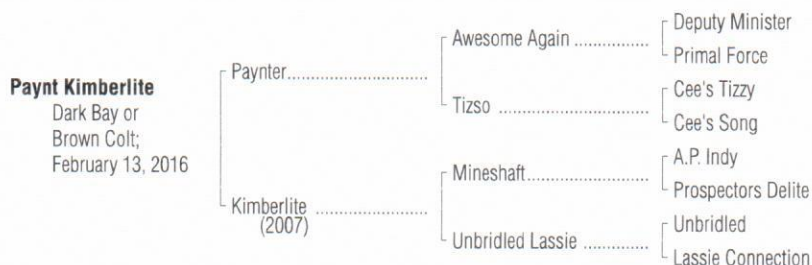

CRUPI'S NEW CASTLE FARM
10010 N US HWY 27
OCALA, FLORIDA 34482

Paynt Kimberlite

By **PAYNTER** (2009). Black-type winner of \$1,101,924, Haskell Invitational S. [G1] (MTH, \$600,000), 2nd Belmont S. [G1] (BEL, \$200,000), Awesome Again S. [G1] (SA, \$50,000), San Diego H. [G2] (DMR, \$40,000), The Cliff's Edge Derby Trial S. [G3] (CD, \$45,124). Half-brother to black-type winners Tiz West, Tizakitty. **His first foals are 2-year-olds of 2017.** Sire of winners Dark Artist (in 2 starts, \$28,800), Renaissance Frolic (\$28,000). Son of black-type winner Awesome Again, sire of 61 black-type winners.

1st dam

KIMBERLITE, by Mineshaft. Unraced. Dam of 5 other registered foals, 5 of racing age, including a 2-year-old of 2017, 5 to race, 4 winners, including--

Magna Light (g. by Magna Graduate). Winner at 2, \$139,334, 2nd Hopeful || S. [G1] (SAR, \$70,000), 3rd Sanford S. [G3] (SAR, \$15,000).

Unbridled Graduate (g. by Magna Graduate). 2 wins at 3, \$94,447, 2nd Cleveland Kindergarten S.-R (TDN, \$10,000), 3rd Hoover S.-R (BTP, \$5,000). Iridium (f. by Flower Alley). Winner at 3, 2017, \$21,783.